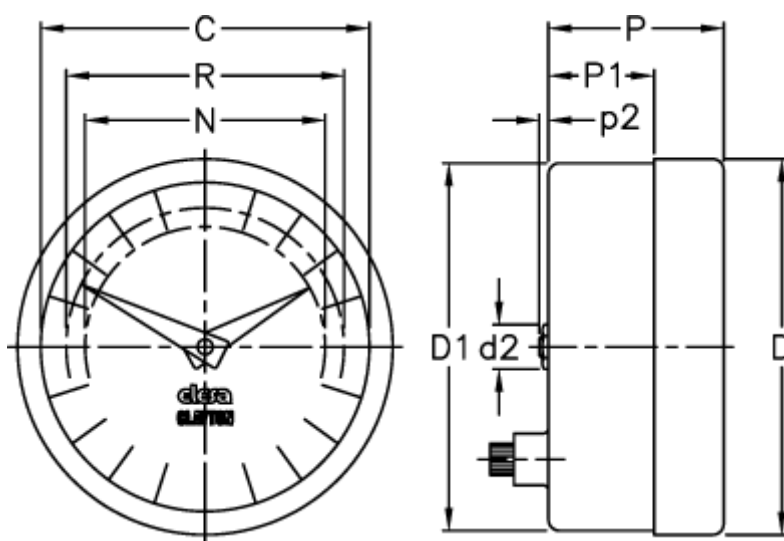

Article number: 2307024951

Description: E+G Positive drive indicator  
PA02-0100-D

## Measures

C = 60

R = 51

D = 68.4

D1 = 67.0

d2 = 8

N = 44

P = 32